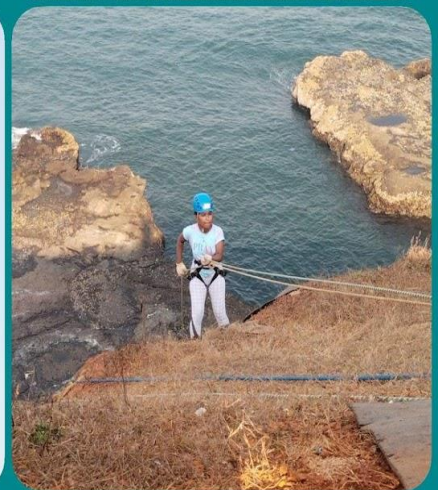

- Adventure Sports Camp, Ratnagiri, February 28 to March 2, 2023

Konkan Division, Maharashtra, India
27FV+R96, Ratnagiri, Maharashtra 415629, India
Long 73.293421°
Lat 17.024561°
02/3/2023 04:17 PM

GPS Map Camera